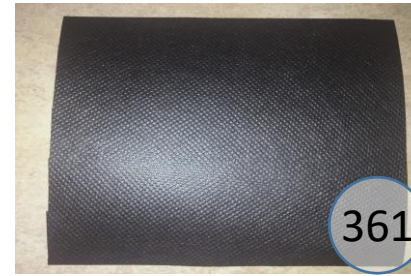

4410177

Call Out	Description
●	Blown Fiber
●	Cushion Chaise Pad - top Pad
●	Cushion Foam
●	KD Component
●	Cover

Signature
DESIGN
BY **ASHLEY**®

Signature
DESIGN
BY **ASHLEY**®

441 SECTIONAL DIMENSIONS 4 PIECE CONFIGURATION

**441 SECTIONAL
DIMENSIONS
4 PIECE
CONFIGURATION**