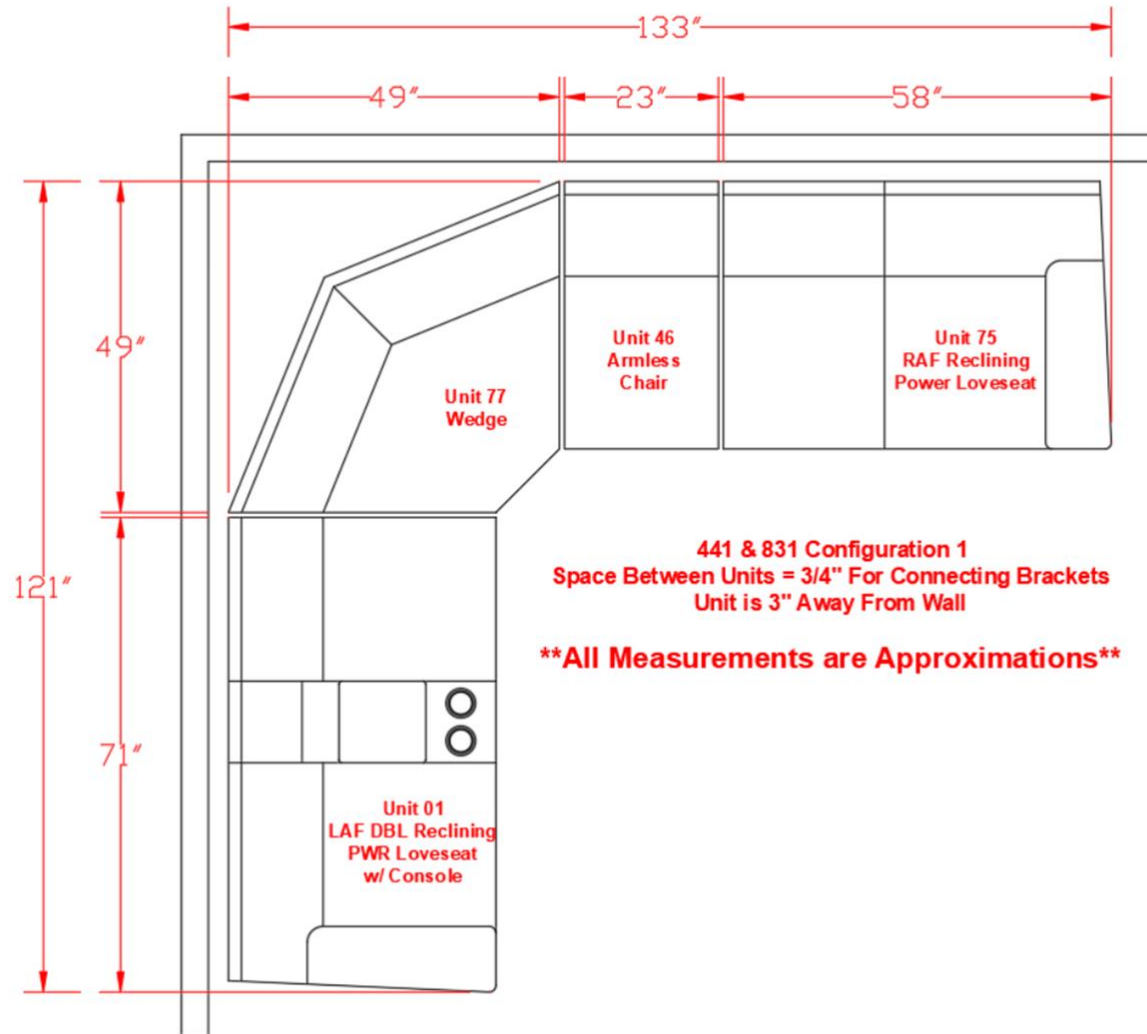

4410177

Call Out	Description
●	Blown Fiber
●	Cushion Chaise Pad - top Pad
●	Cushion Foam
●	KD Component
●	Cover

Signature
DESIGN
BY **ASHLEY**®

Signature
DESIGN
BY **ASHLEY**®

441 SECTIONAL DIMENSIONS 4 PIECE CONFIGURATION

**441 SECTIONAL
DIMENSIONS
4 PIECE
CONFIGURATION**