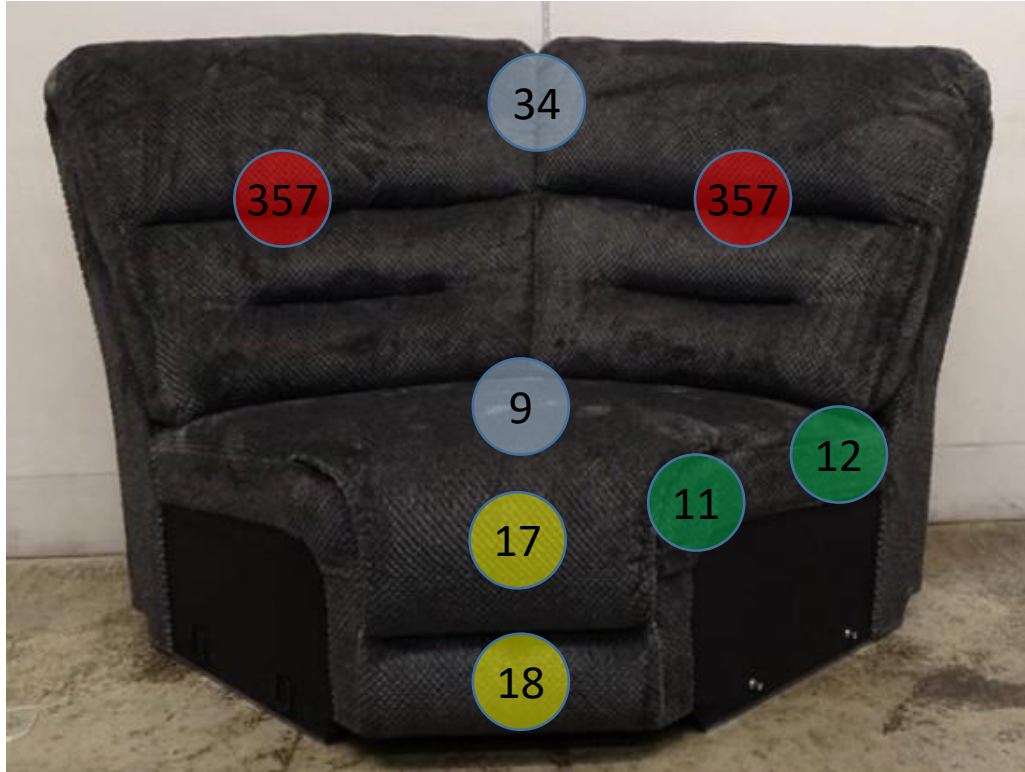

4410177

Call Out	Description
●	Blown Fiber
●	Cushion Chaise Pad - top Pad
●	Cushion Foam
●	KD Component
●	Cover

Signature
DESIGN
BY **ASHLEY**®

Signature
DESIGN
BY **ASHLEY**®

441 SECTIONAL DIMENSIONS 4 PIECE CONFIGURATION

**441 SECTIONAL
DIMENSIONS
4 PIECE
CONFIGURATION**